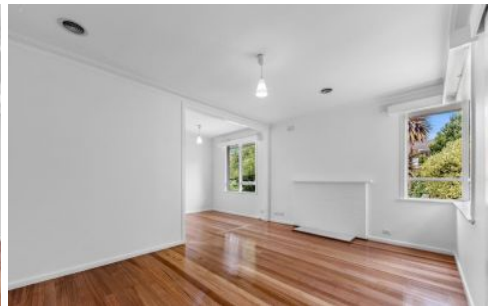

SORTINO | PROPERTY

1/1 Gambier Avenue Templestowe Lower VIC

3  1  1 

Type : Unit

View : <https://www.sortinoproperty.com.au/8564605>

Sebastian Sortino
03 9421 5525