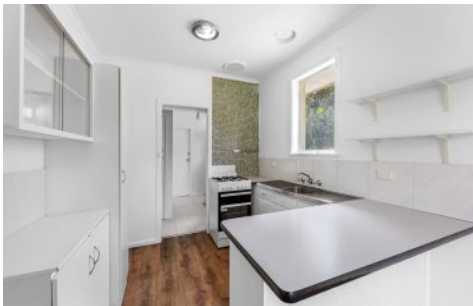

SORTINO | PROPERTY

1/1 Gambier Avenue Templestowe Lower VIC

3  1  1 

Type : Unit

View : <https://www.sortinoproperty.com.au/8564605>

Sebastian Sortino
03 9421 5525