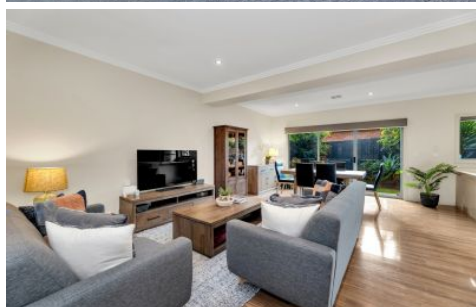

SORTINO | PROPERTY

2/64 Lorraine Crescent Jacana VIC

2  1  2 

Type : Townhouse

View : <https://www.sortinoproperty.com.au/8564549>