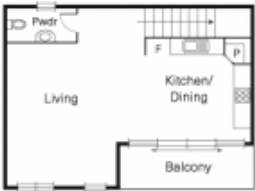

SORTINO | PROPERTY

321 Young Street Fitzroy VIC

2  1  1 

Type : Townhouse

View : <https://www.sortinoproperty.com.au/8564530>

First Floor

Ground Floor