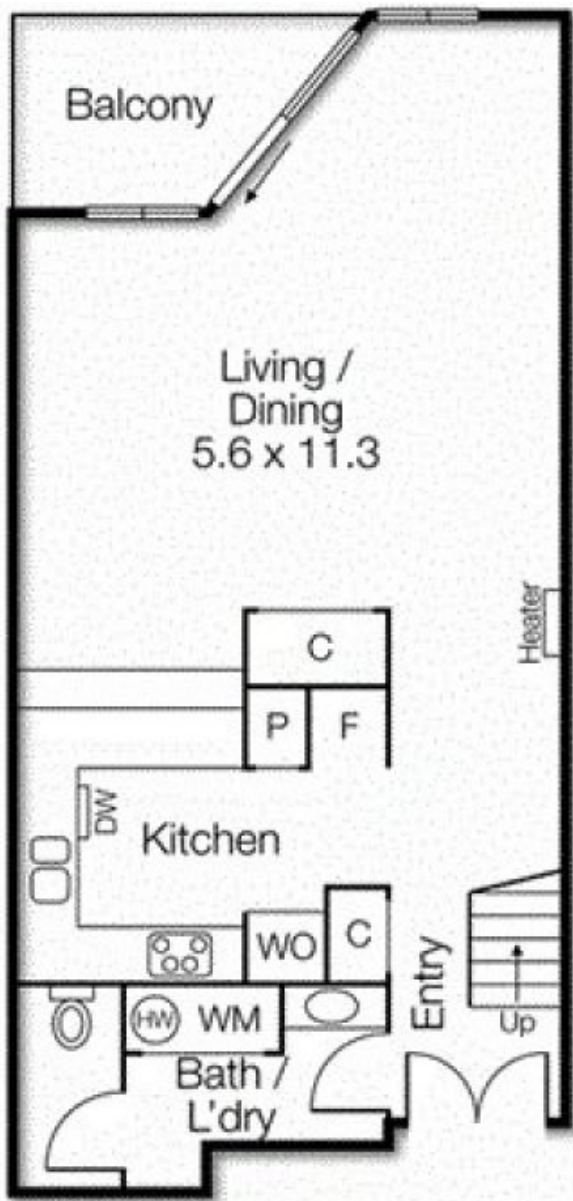

SORTINO | PROPERTY

9/27 Queens Road Melbourne VIC

3  2  2 

Type : Apartment

View : <https://www.sortinoproperty.com.au/8564527>

Carspace
(Not In Position)

Carspace
(Not In Position)