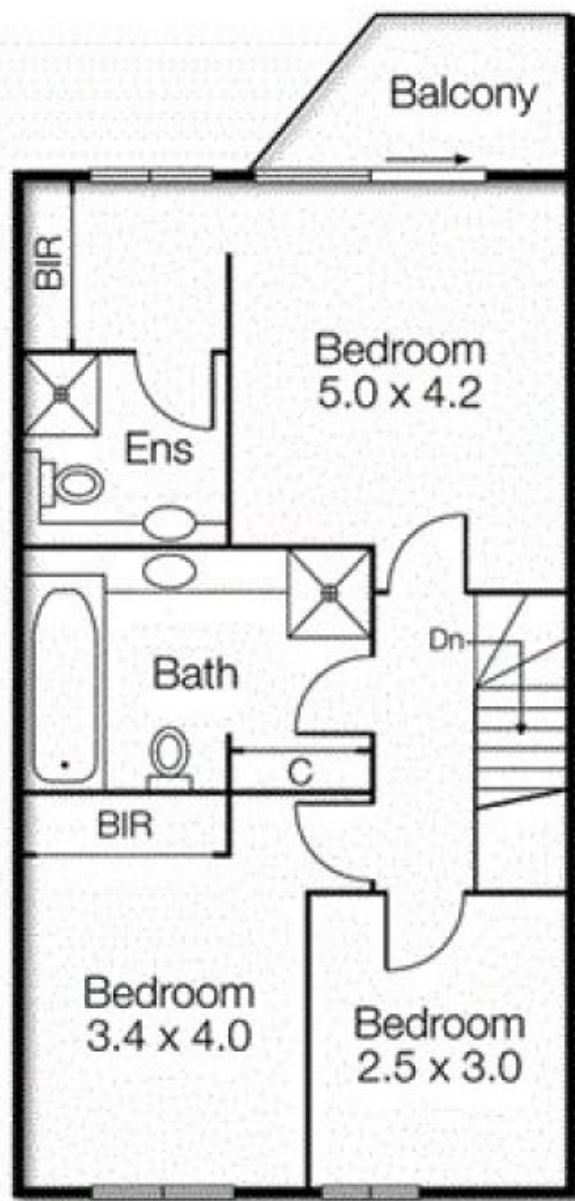

SORTINO | PROPERTY

9/27 Queens Road Melbourne VIC

3  2  2 

Type : Apartment

View : <https://www.sortinoproperty.com.au/8564527>

Carspace
(Not In Position)

Carspace
(Not In Position)