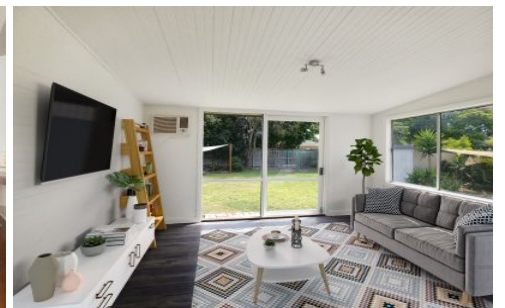

SORTINO | PROPERTY

27 Edmond Street Parkdale VIC

3  1  3 

Type : House

View : <https://www.sortinoproperty.com.au/8564490>