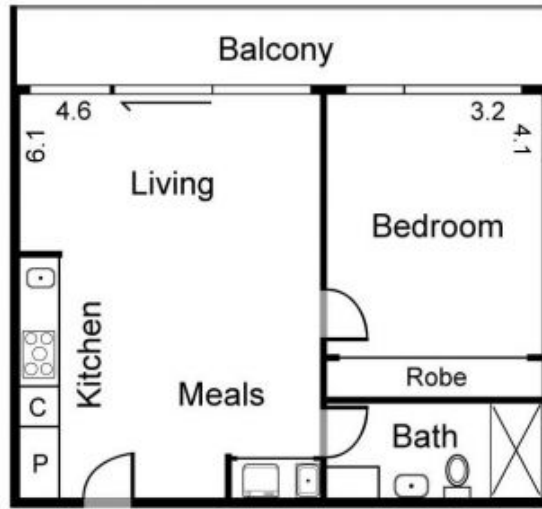

SORTINO | PROPERTY

730/20 Shamrock Street Abbotsford VIC

1  1  1 

Type : Apartment

View : <https://www.sortinoproperty.com.au/8564443>

Secure Entry

Storage

Secure Underground
Car Space
(not in position)