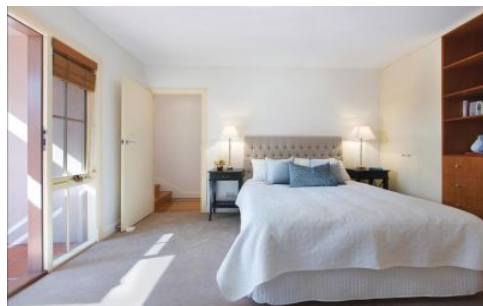

SORTINO | PROPERTY

3/39 Mayston Street Hawthorn East VIC

2  2  2 

Type : Townhouse

View : <https://www.sortinoproperty.com.au/8564417>