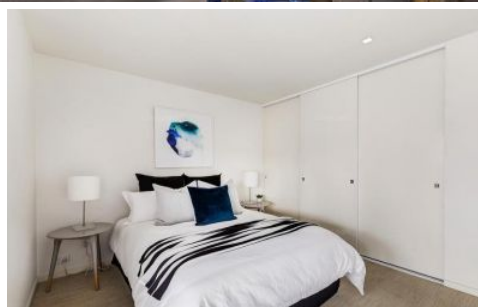

# SORTINO | PROPERTY

110/163 Cremorne Street Richmond VIC

1  1  1 

**Type** : Apartment

**View** : <https://www.sortinoproperty.com.au/8564388>