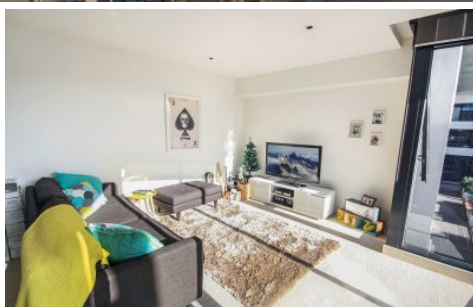

# SORTINO | PROPERTY

110/163 Cremorne Street Richmond VIC

1  1  1 

**Type** : Apartment

**View** : <https://www.sortinoproperty.com.au/8564388>