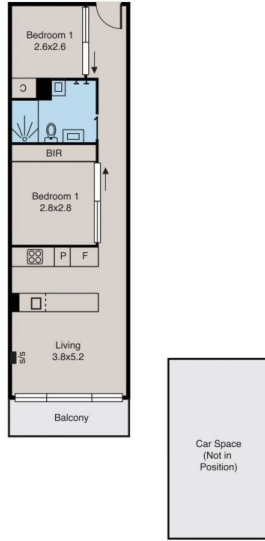

Abbotsford
411/20 Shamrock Street,