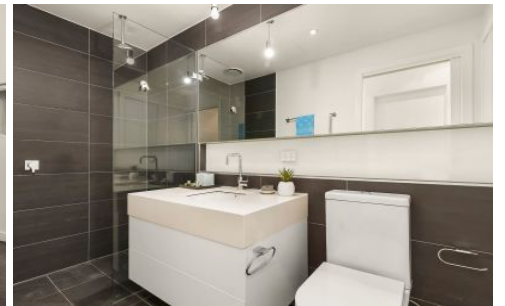

SORTINO | PROPERTY

208/1C Berry Street Essendon North VIC

2  1  1 

Type : Unit

View : <https://www.sortinoproperty.com.au/8564370>