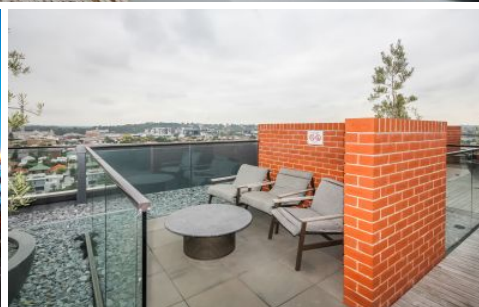

SORTINO | PROPERTY

20 Coppin Street Richmond VIC

2  1  1 

Type : Townhouse

View : <https://www.sortinoproperty.com.au/8564367>