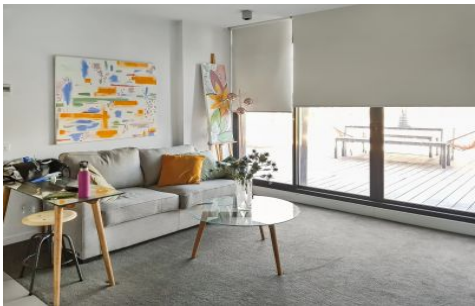

SORTINO | PROPERTY

314/6 Lord Street Richmond VIC

2  1  1 

Type : Apartment

View : <https://www.sortinoproperty.com.au/8564349>

cirque

TYPE 26 – APARTMENT 3.14
2 BEDROOM + 1 BATHROOM

Internal area	58.9sqm
Balcony area	44.3sqm
Garden area	13.5sqm
Total area	116.7sqm