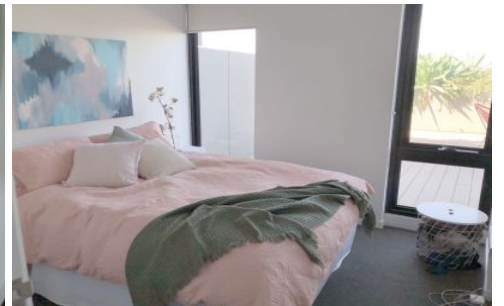

SORTINO | PROPERTY

314/6 Lord Street Richmond VIC

2  1  1 

Type : Apartment

View : <https://www.sortinoproperty.com.au/8564349>

cirque

TYPE 26 – APARTMENT 3.14
2 BEDROOM + 1 BATHROOM

Internal area	58.9sqm
Balcony area	44.3sqm
Garden area	13.5sqm
Total area	116.7sqm