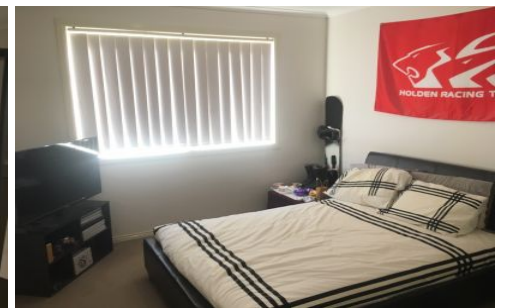

# SORTINO | PROPERTY

20 Wonboyn Pakenham VIC

4  2  2 

Type : House

View : <https://www.sortinoproperty.com.au/8564317>